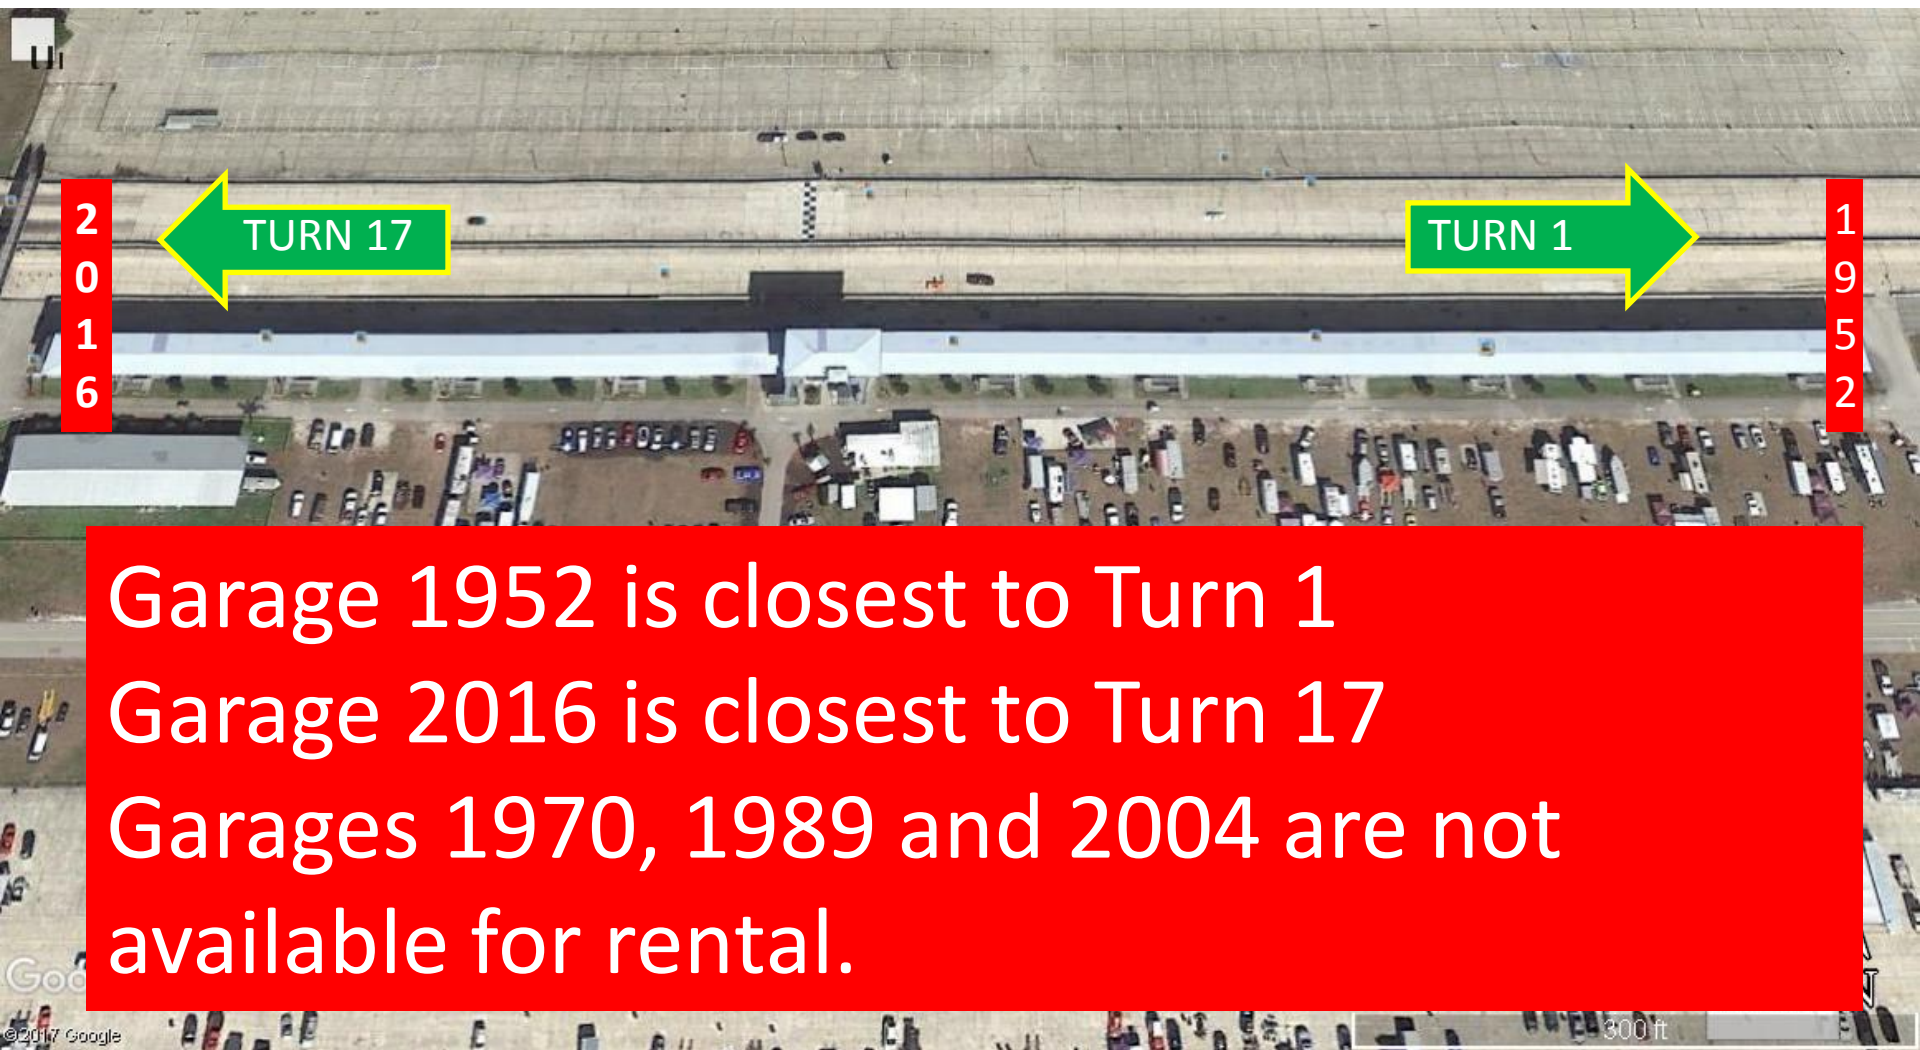

Sebring Int'l Raceway Garage Layout

2016

TURN 17

TURN 1

1952

Garage 1952 is closest to Turn 1
Garage 2016 is closest to Turn 17
Garages 1970, 1989 and 2004 are not available for rental.