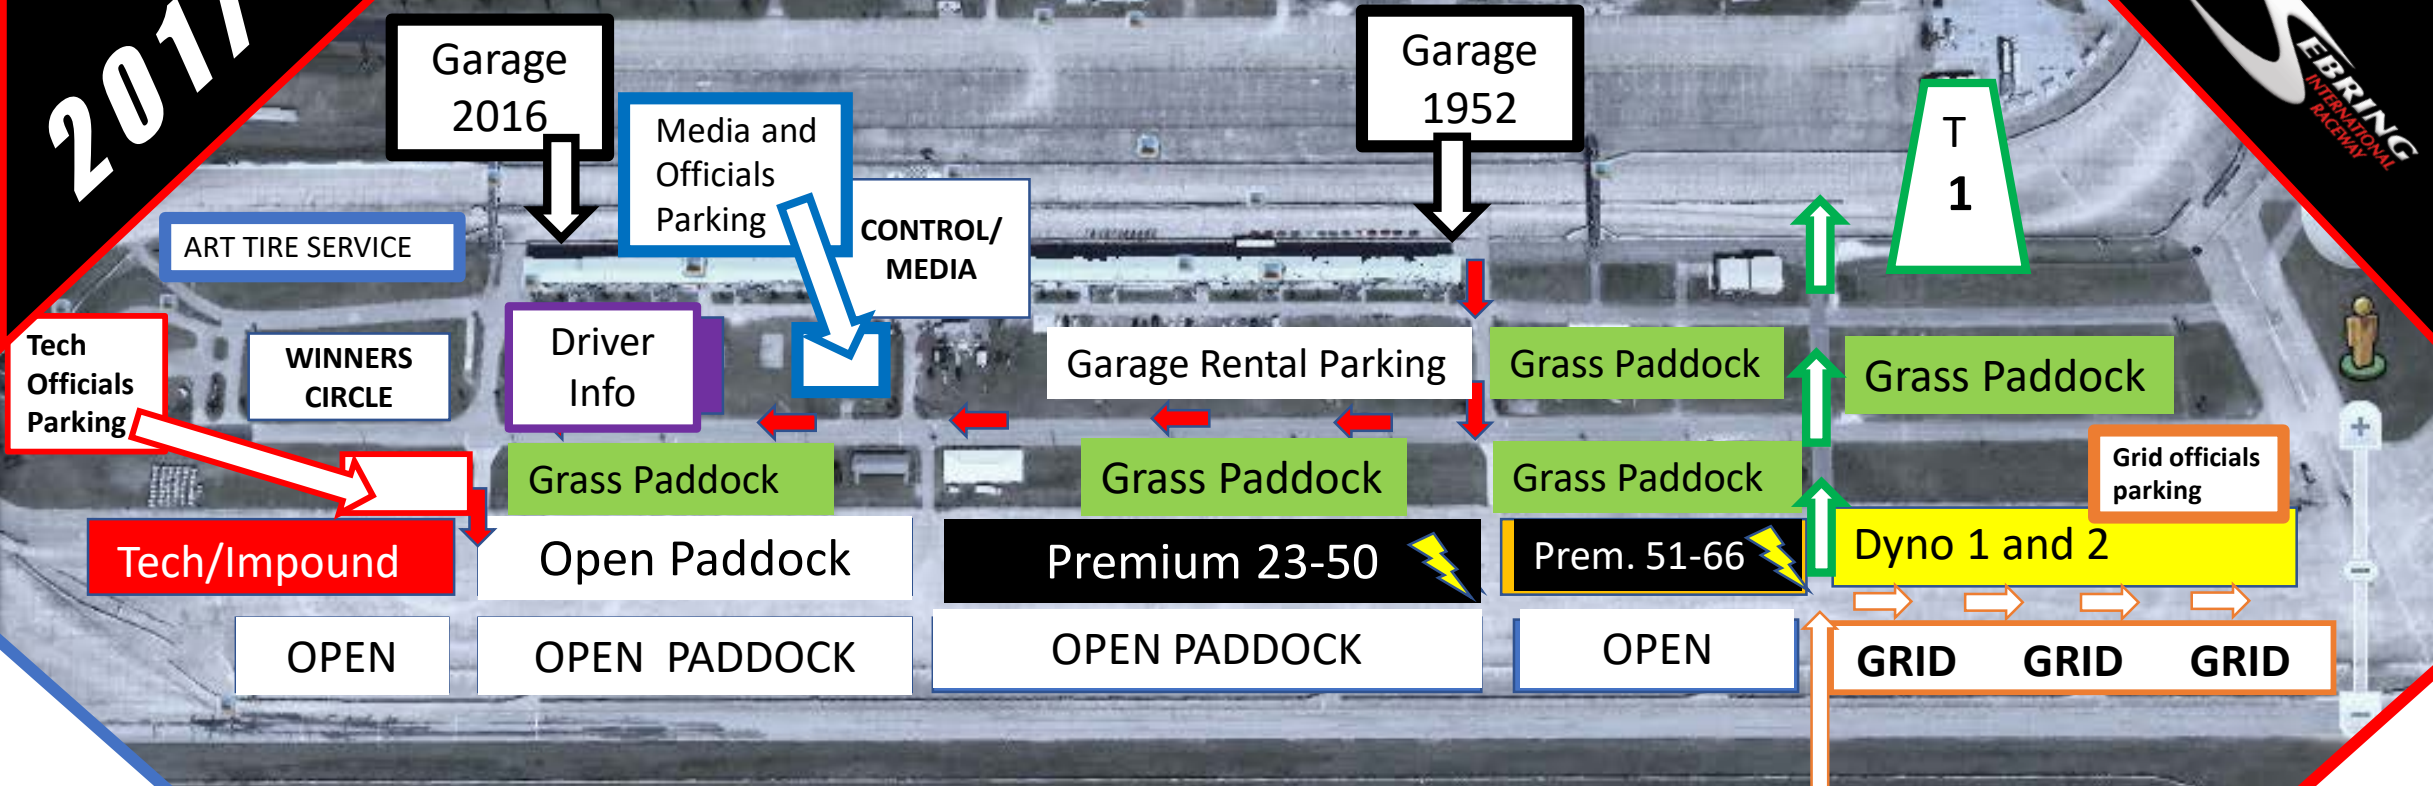

2017

Priority Gate
entry (Wed.
only)

- Driver entry
Thursday
- VIP
- Officials
- Media

Priority Holding
Area

Wednesday
arrival driver
holding area

Wednesday
arrival driver
gate

REGISTRATION

Google Earth