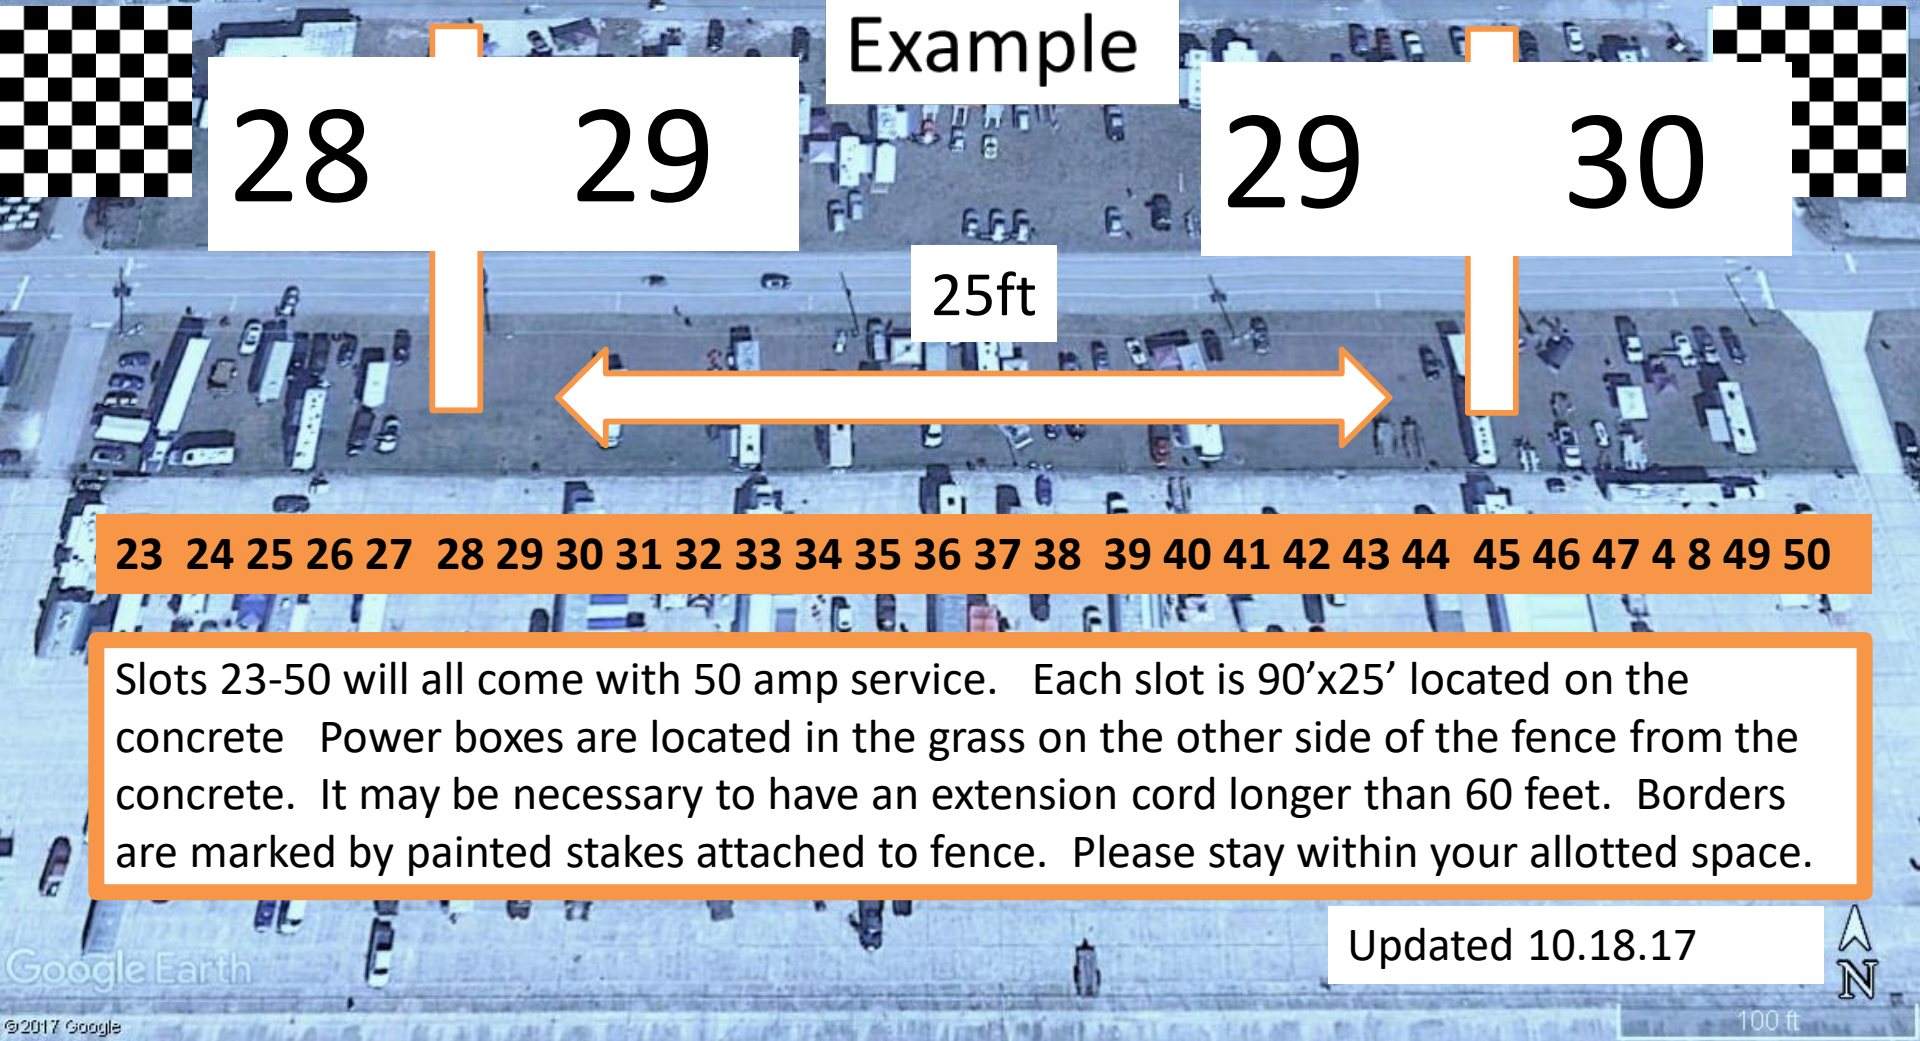

Lot 3 Premium Parking Spots

Example

28

29

29

30

25ft

23 24 25 26 27 28 29 30 31 32 33 34 35 36 37 38 39 40 41 42 43 44 45 46 47 48 49 50

Slots 23-50 will all come with 50 amp service. Each slot is 90'x25' located on the concrete. Power boxes are located in the grass on the other side of the fence from the concrete. It may be necessary to have an extension cord longer than 60 feet. Borders are marked by painted stakes attached to fence. Please stay within your allotted space.

Updated 10.18.17

100 ft

Lot 4 Premium Parking Spots

54

55

Example

55

56

25ft

51

52

53

54

55

56

Updated 10.18.17