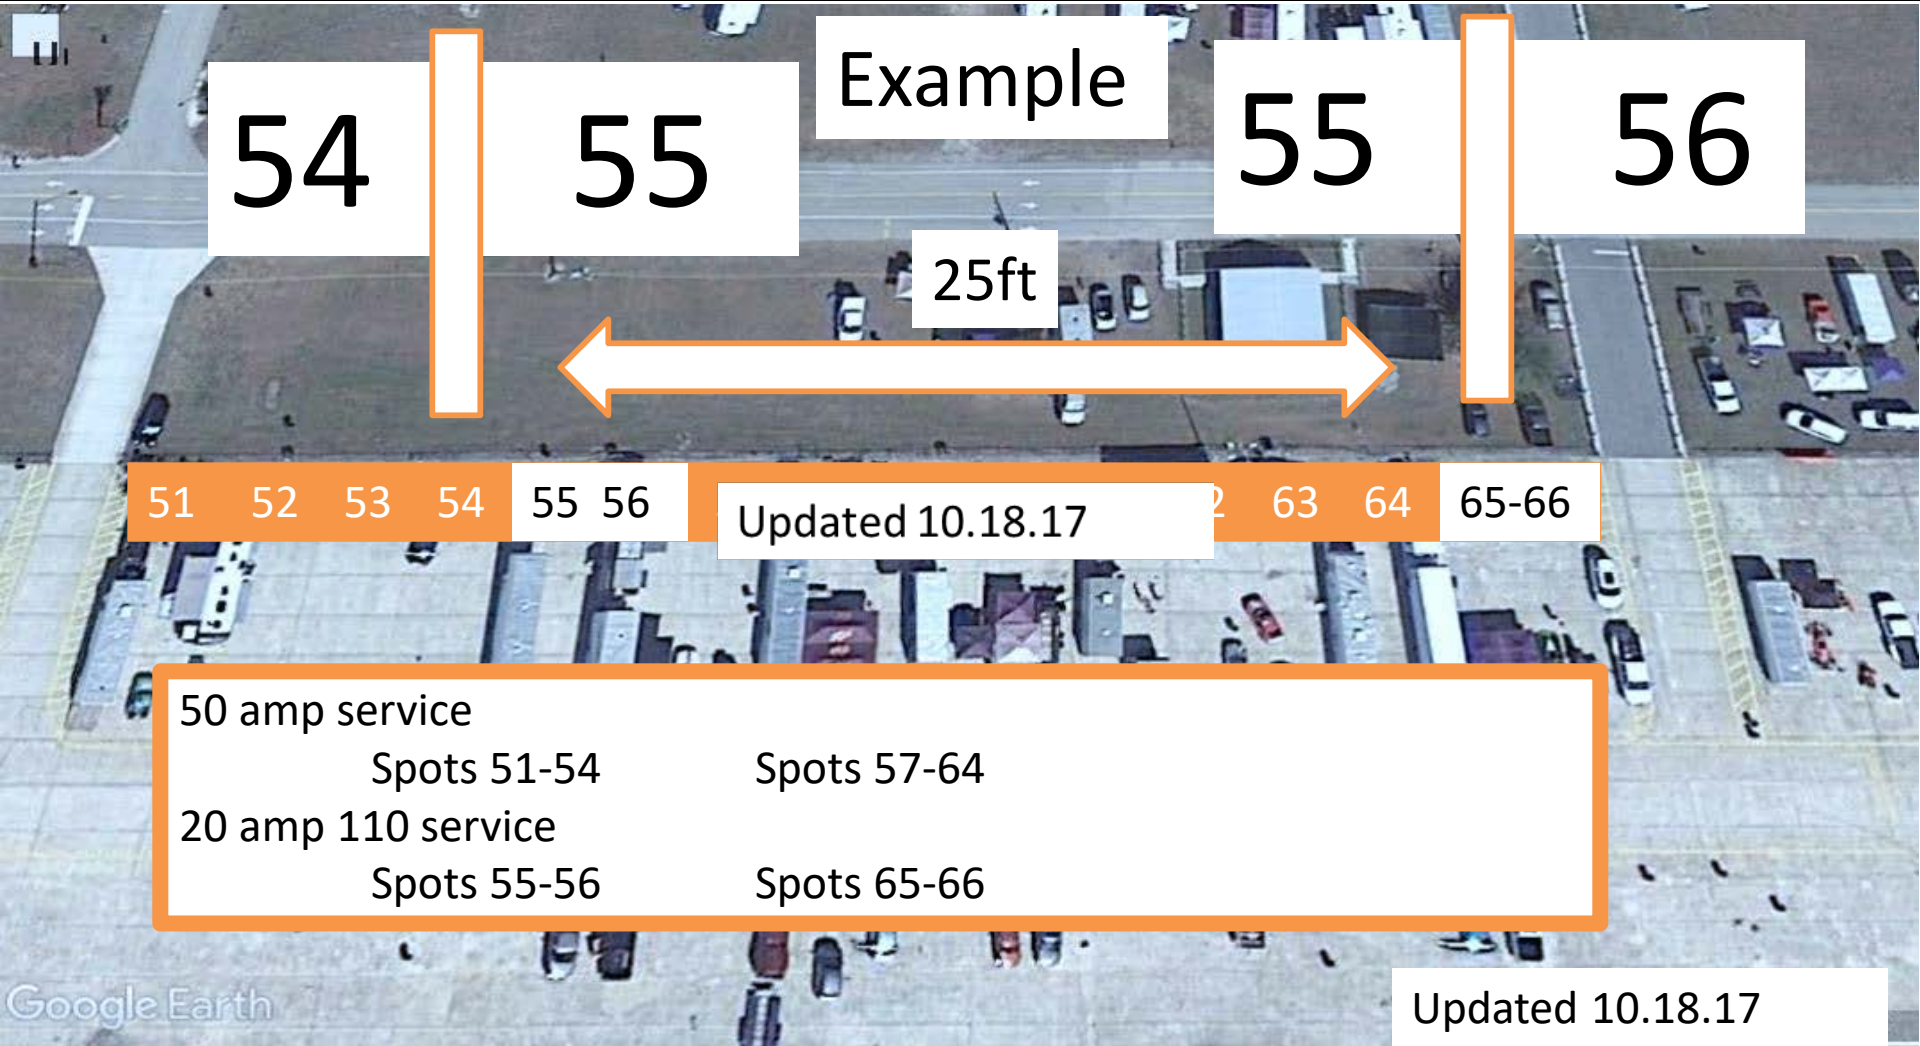

Lot 3 Premium Parking Spots

Example

28

29

29

30

25ft

23 24 25 26 27 28 29 30 31 32 33 34 35 36 37 38 39 40 41 42 43 44 45 46 47 48 49 50

Slots 23-50 will all come with 50 amp service. Each slot is 90'x25' located on the concrete. Power boxes are located in the grass on the other side of the fence from the concrete. It may be necessary to have an extension cord longer than 60 feet. Borders are marked by painted stakes attached to fence. Please stay within your allotted space.

Updated 10.18.17

100 ft

Lot 4 Premium Parking Spots

54

55

Example

55

56

25ft

51

52

53

54

55

56

Updated 10.18.17